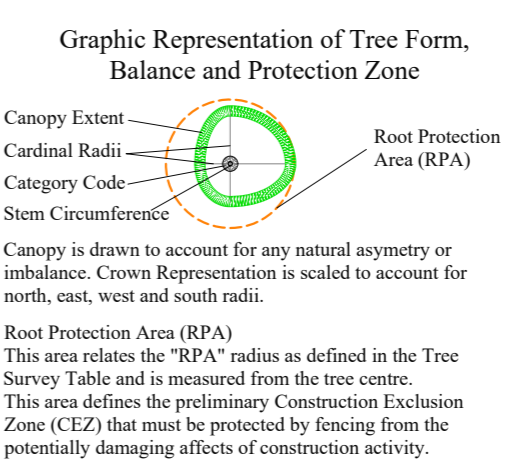

Ashgrove House
26 Foxrock Court
Dublin 18
D18 R2K1

Mob. 086-3819011
e-mail - thetreefile@eircom.net

Colour Coding of Tree Categories

	Category "A" Trees (Green Button) Excellent Trees
	Category "B" Trees (Blue Button) Good Trees
	Category "C" Trees (Gray Button) Mediocre to Poor Trees
	Category "U" Trees (Red Button) Dead, Dying or Otherwise Compromised Trees that are Unsustainable.

Client: Gerard Gannon Properties
Scale: 1:1000 @ A1 Date: March 2022
Project: Tree Survey, Kilnahue, Gorey Co Wexford.
Description: Tree Constraints Plan
Drawing Title: Kilnahue Tree Constraints Plan